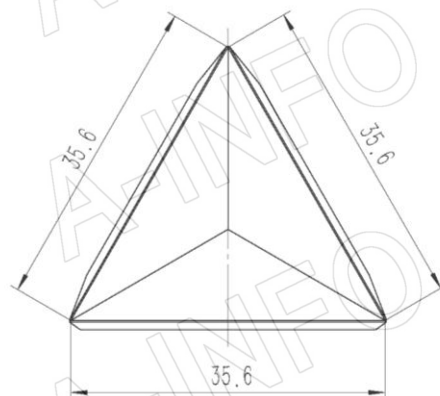

Technical Specification

Edge Size	35.56mm / 1.4"
Material	Al
Size(mm)	29.8 x 31.9 x 35.6
Net Weight(Kg)	0.02 Around

Outline Drawing (Size: mm)

AINFO Inc.

China(Beijing): Tel: (+86) 10-6266-7326,
China(Chengdu): Tel: (+86) 28-8519-2786,
USA: Tel: (+1) 949-639-9688,