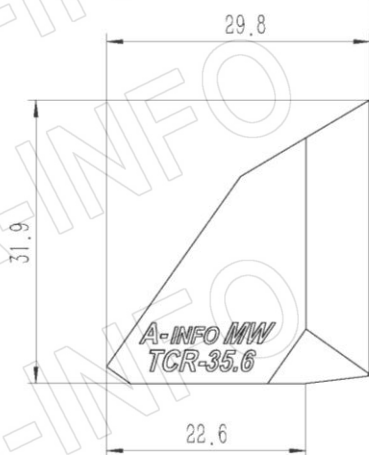

Technical Specification

Edge Size	35.56mm / 1.4"
Material	Al
Size(mm)	29.8 x 31.9 x 35.6
Net Weight(Kg)	0.02 Around

Outline Drawing (Size: mm)

AINFO Inc.

China(Beijing): Tel: (+86) 10-6266-7326,
China(Chengdu): Tel: (+86) 28-8519-2786,
USA: Tel: (+1) 949-639-9688,

Page 1 of 2

(+86) 10-6266-7327 Fax: (+86) 10-6266-7379
(+86) 28-8519-3044 Fax: (+86) 28-8519-3068
(+1) 949-639-9608 Fax: (+1) 949-639-9670

Website: www.ainfoinc.com
Email: sales@ainfoinc.com

Calculated Radar Cross Section and Relative Magnitude