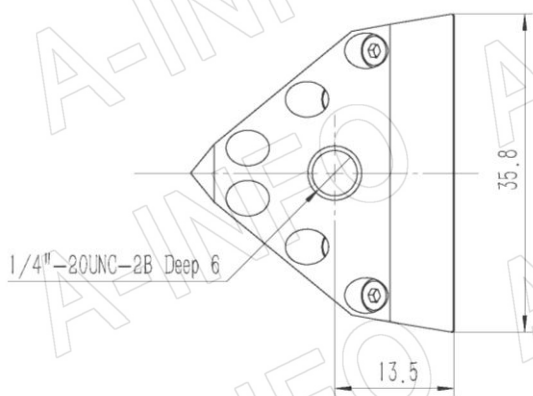

Technical Specification

Edge Size	35.56mm / 1.4"
Material	Al
Size(mm)	29.8 x 31.9 x 35.6
Net Weight(Kg)	0.02 Around

Outline Drawing (Size: mm)

AINFO Inc.

China(Beijing): Tel: (+86) 10-6266-7326,
China(Chengdu): Tel: (+86) 28-8519-2786,
USA: Tel: (+1) 949-639-9688,